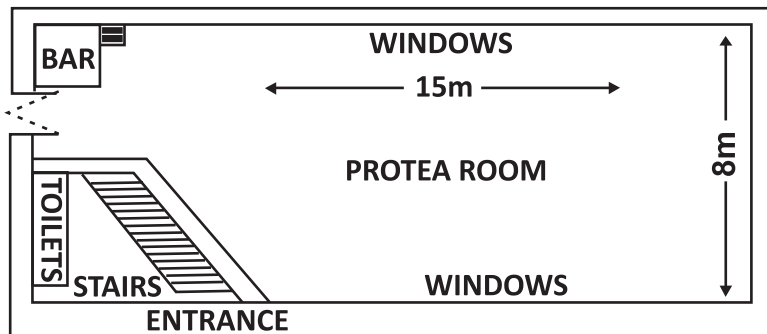

**AZALEA ROOM**

SEATING	PEOPLE
CINEMA	400
SCHOOLROOM	150
BANQUET	250
COCKTAIL	220
U-SHAPE	80

**PROTEA ROOM**

SEATING	PEOPLE
CINEMA	120
SCHOOLROOM	80
BANQUET	60
COCKTAIL	40
U-SHAPE	35

KEY	
POWER PLUG	LIGHT SWITCH
TV SOCKET	DOORS
WHITE BOARD	

	Cinema	Schoolroom	U-Shape	Banquet	Cocktail
<b>Azalea</b>	400	150	100	250 (No dancing)	220
<b>Aloe</b>	80	40	20	/	/

	Cinema	Schoolroom	U-Shape	Banquet	Cocktail
<b>Protea</b>	120	80	35	60 (No dancing)	40
<b>VIP Room</b>	/	/	12	/	/